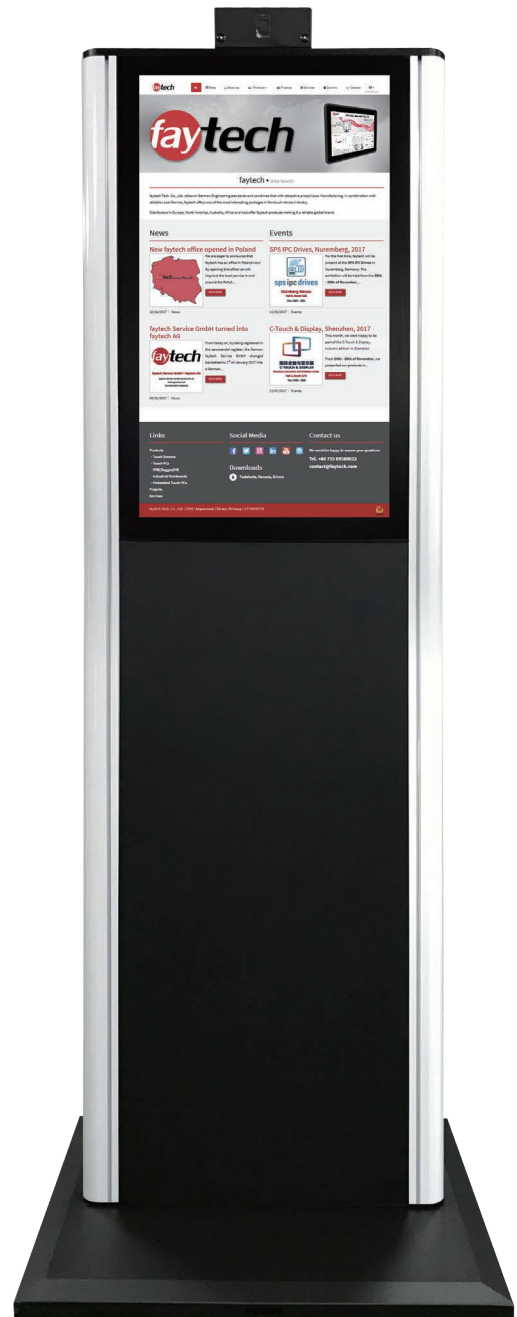

32" Touch Monitor Kiosk

- Reinforced front glass with anti-glare (chemical etched)
- 10-Finger-Multi Touch Capacitive Touch Panel
- A+ quality industrial LCD panels
- Straight out-of-the-box working Monitor Kiosk
- 2 years guarantee
- Camera on top (optional)
- Installed industrial PC inside (optional)

Available in 21.5", 32" 43" and 55" sizes, faytech's Touch Monitor Kiosks are manufactured to feature Full HD industrial 24/7 LCD panels for continuous use with energy-efficient LED backlight technology. All models come with 10-finger multitouch capacitive touch panels and stylish appearance.

Each kiosk has an extra wide viewing angle and anti-glare surface treatment (chemical etched), A+ quality industrial LCD panels backed by faytech's 100% no dead pixel guarantee and glass front reaching Mosh 7. This Kiosk has the most common connectors available, such as VGA, DVI-D, HDMI, PC-Audio, USB-Touch and DC-In.

Product name	32" Touch Monitor Kiosk
Model number / EAN number	FT32TMKCAPOB / 6920734032112

IP Rating	
IP65 Front / IP40 Back	

LCD Panel	
Screen diagonal (Inch/cm)	31.5/80.01
Display active screen size (cm)	69.84×39.29
Aspect ratio	16:9
Physical resolution	1920×1080
Maximum showable resolution	1920×1200
Colours displayed	16.7M
Brightness (cd/m ²)	350
Contrast	3000:1
Typical reaction time Tr/Tf (ms)	6.5/1
Visual Angle horizontal/vertical (°)	178/178
Backlight / Backlight Lifetime (hours)	LED / min. 30,000